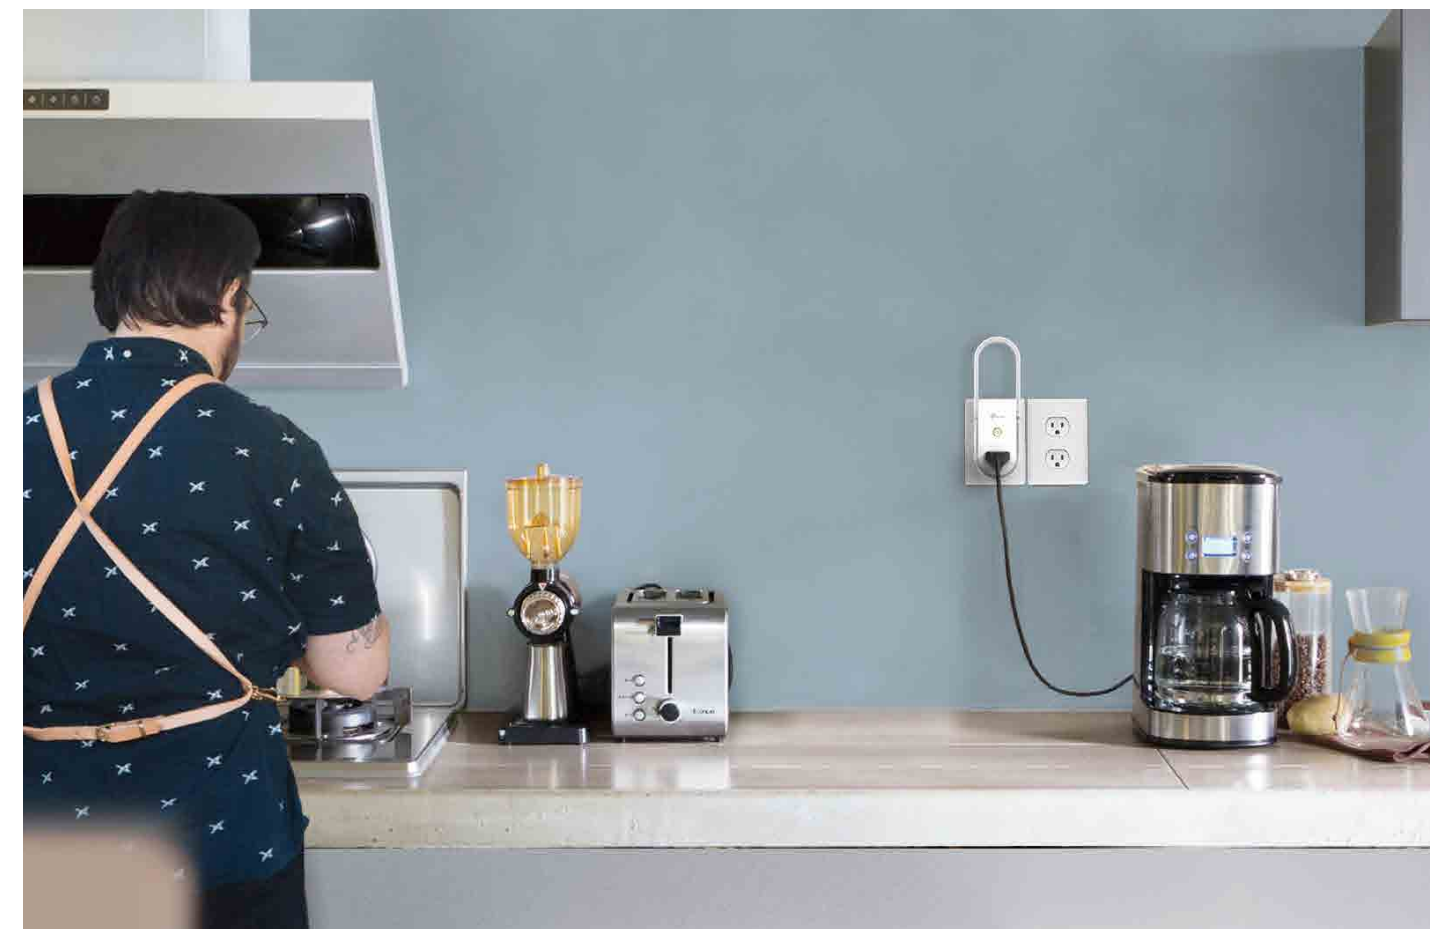

Expand Wi-Fi. Eliminate dead zones.

The RE270K is a smart home range extender that works with any standard wireless router to deliver AC750 Wi-Fi in hard-to-reach areas. It eliminates dead zones and expands the range of your existing wireless network for a stronger connection where you need it most.

Control Electronics and Appliances Remotely

The RE270K comes with a built-in smart plug that works using your Wi-Fi network. Control connected devices, such as lamps, fans and heaters from anywhere using your smartphone.

Highlights

Set Up in Minutes with Kasa

With the Kasa app, setup is easy. Just plug in the range extender and follow the steps on your screen. The RE270K also comes with an Intelligent Signal Indicator that helps you find the best spot for setup.

Manage Devices Using Your Voice

When the RE270K is paired with Amazon Alexa & Google Assistant, you can use your voice to control electronics and appliances connected to the built-in smart plug. You can also add them to new or existing groups you have on Kasa.