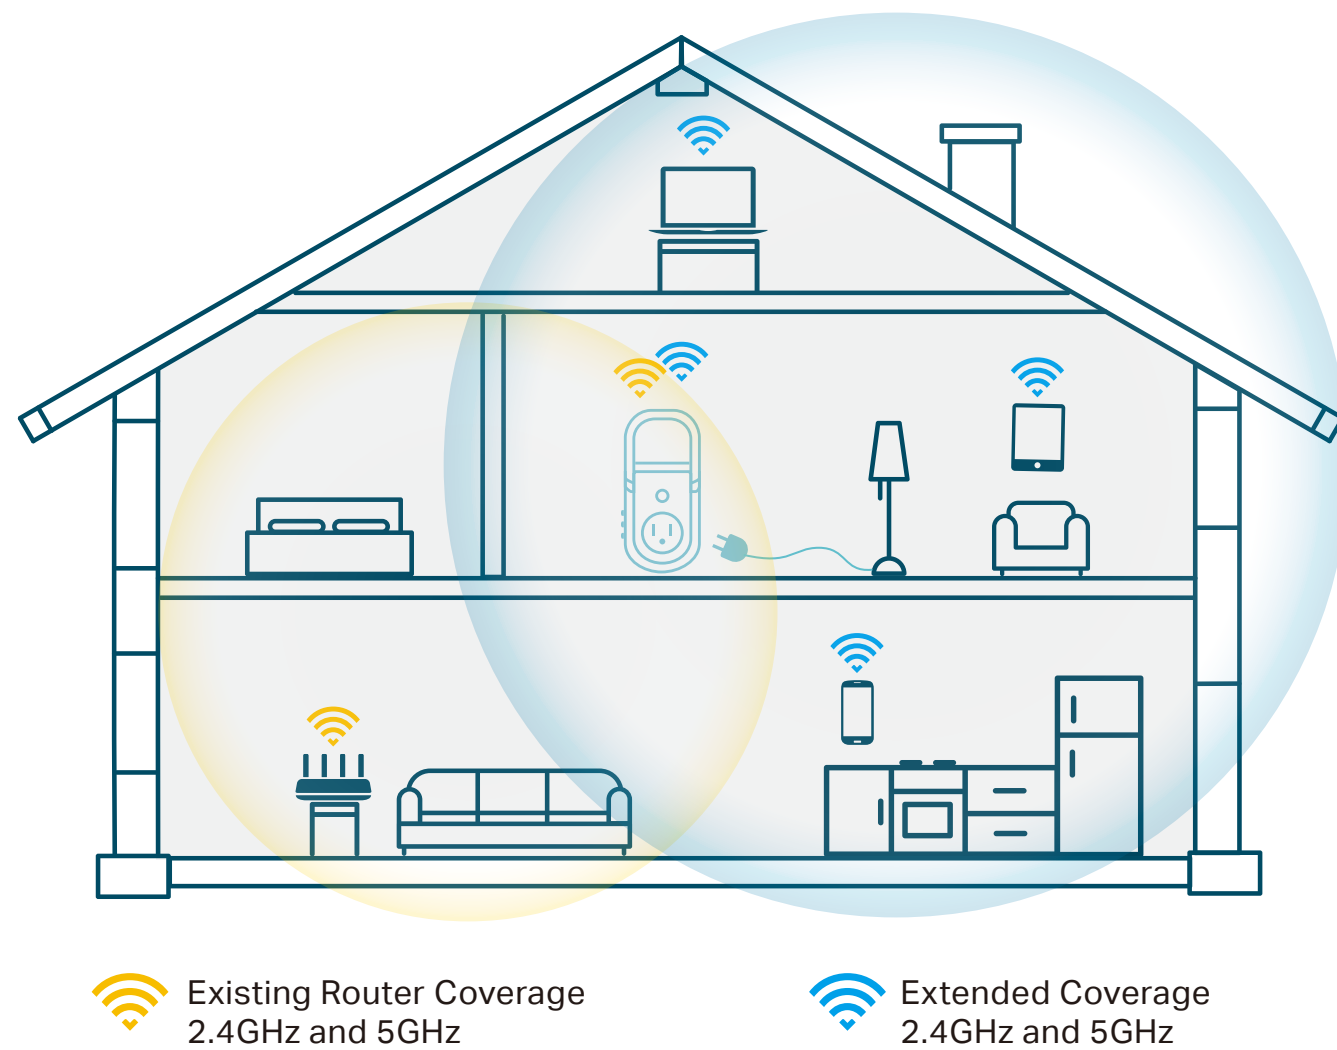

AC750 Wi-Fi Range Extender With Smart Plug

Works With Amazon Alexa & Google Assistant

RE270K

Expand Your Wi-Fi

Remote Control

Scheduling

Gigabit Ethernet Port

Highlights

Expand Wi-Fi. Eliminate dead zones.

The RE270K is a smart home range extender that works with any standard wireless router to deliver AC750 Wi-Fi in hard-to-reach areas. It eliminates dead zones and expands the range of your existing wireless network for a stronger connection where you need it most.

Control Electronics and Appliances Remotely

The RE270K comes with a built-in smart plug that works using your Wi-Fi network. Control connected devices, such as lamps, fans and heaters from anywhere using your smartphone.

Highlights

Set Up in Minutes with Kasa

With the Kasa app, setup is easy. Just plug in the range extender and follow the steps on your screen. The RE270K also comes with an Intelligent Signal Indicator that helps you find the best spot for setup.