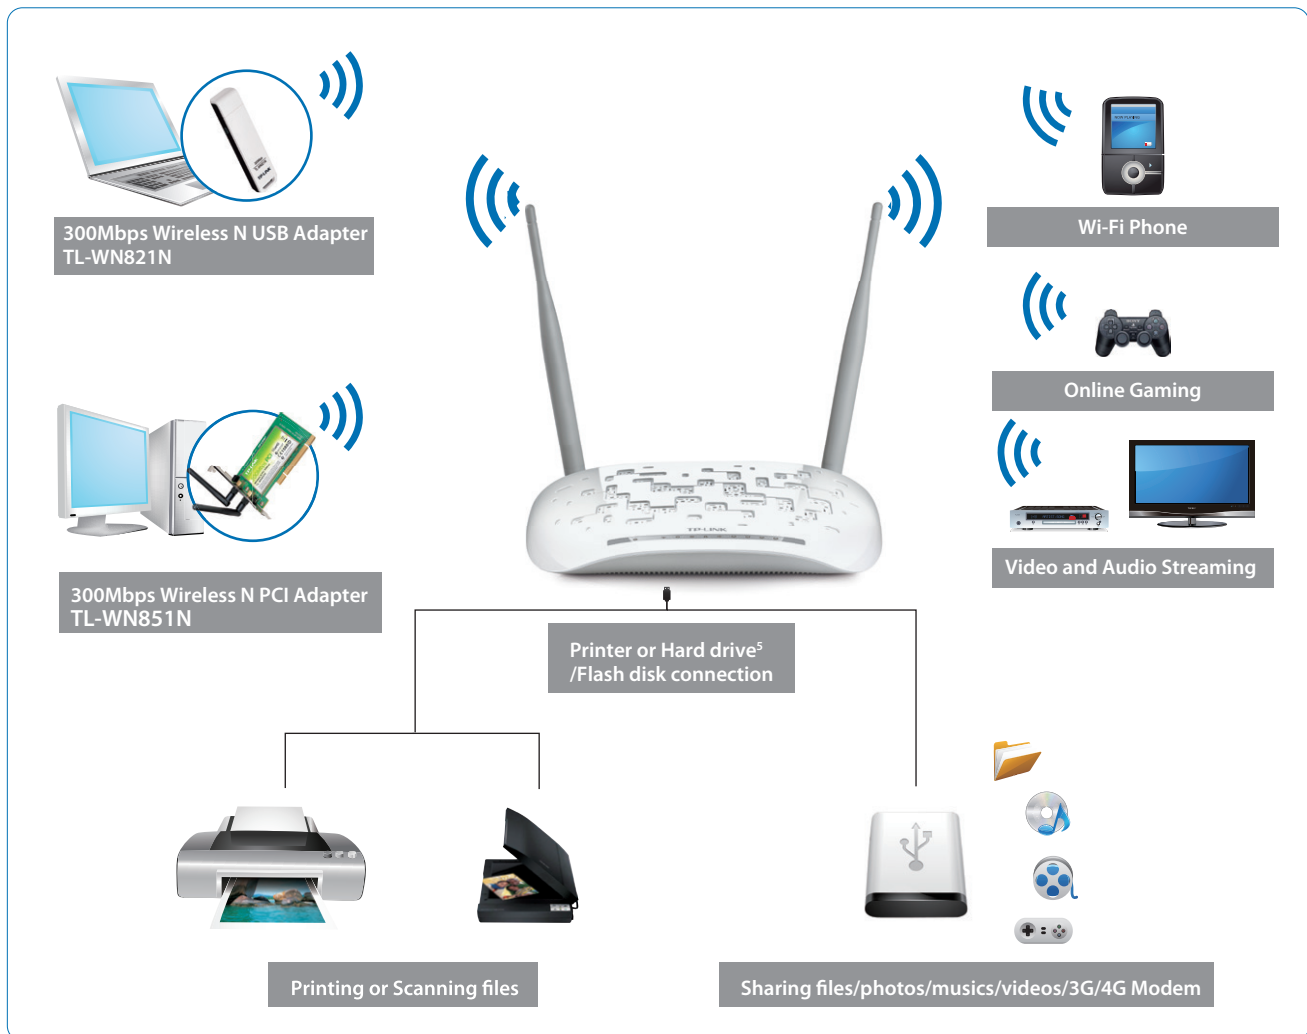

Diagram:

Package:

- 300Mbps Wireless N USB VDSL2 Modem Router TD-W9970
- One Power Adapter
- One External splitter (Optional)
- Two RJ-11 Telephone Lines
- One RJ-45 Ethernet Cable
- Resource CD
- Quick Installation Guide

Related Products:

- 300Mbps Wireless N USB Adapter TL-WN821N
- 300Mbps Wireless N PCI Adapter TL-WN851N

⁵ Some USB hard drive that works at a high power without using any external power adapter might not be supported.